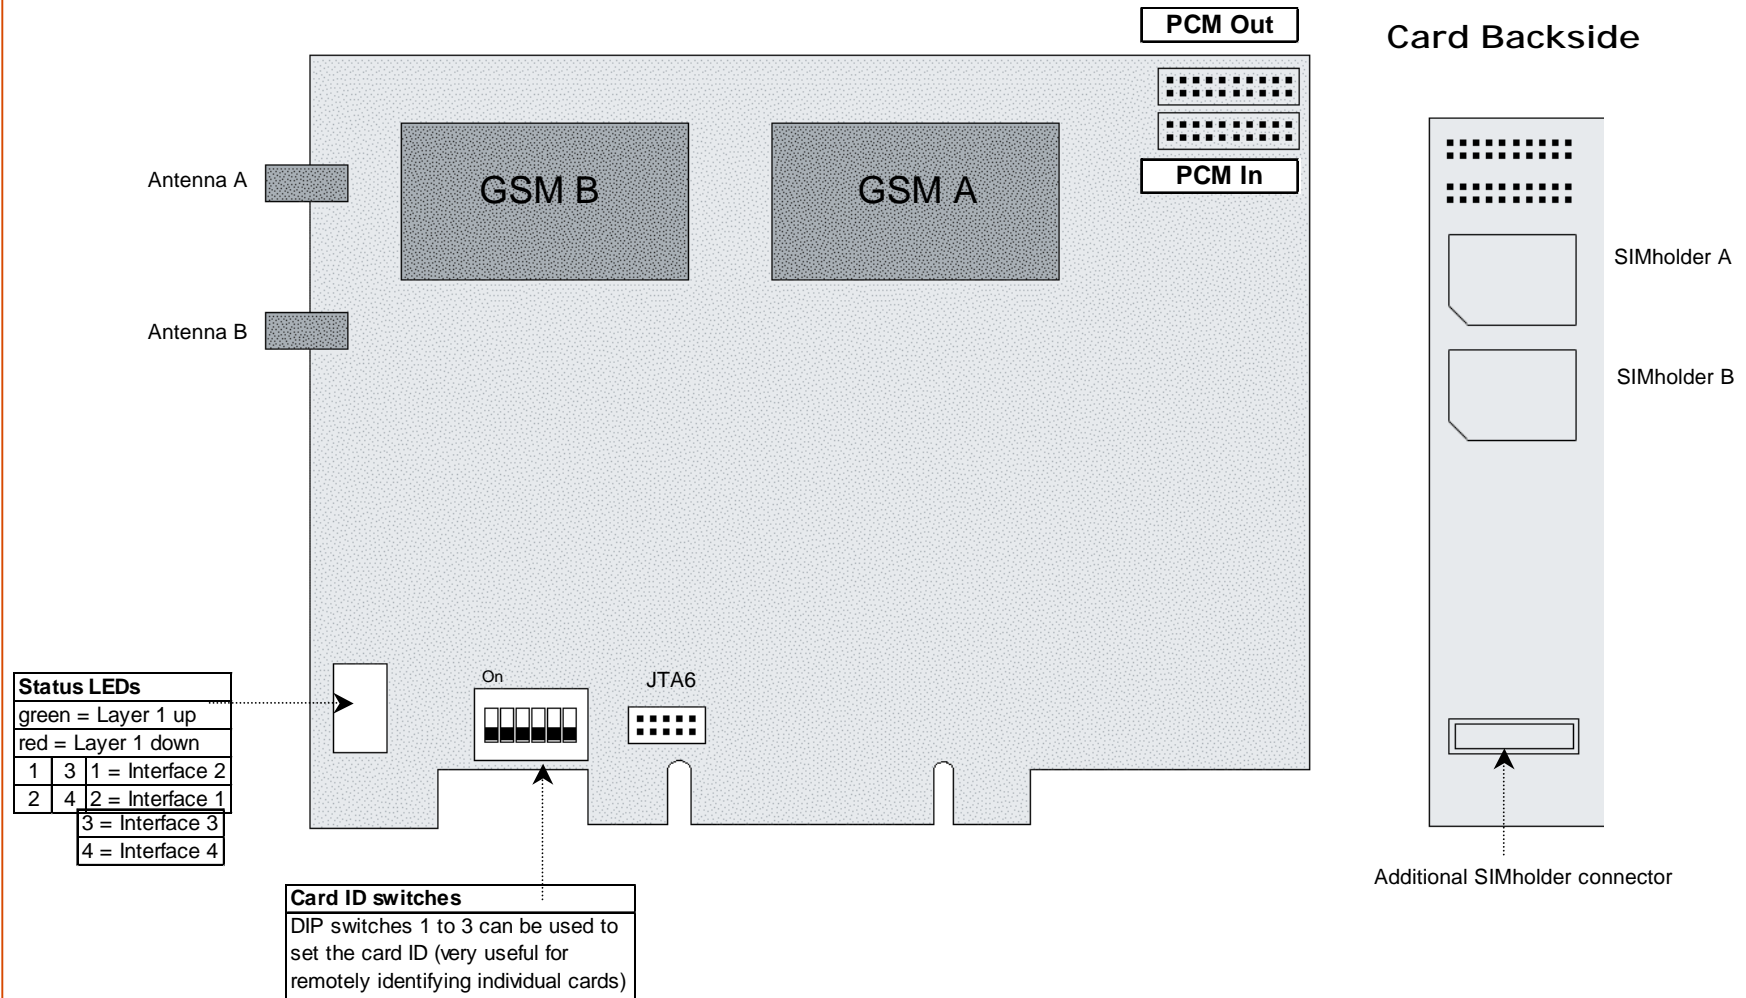

# duoGSM PCI

## Configuration Overview

**Warning**  
This equipment will be inoperable when main power fails