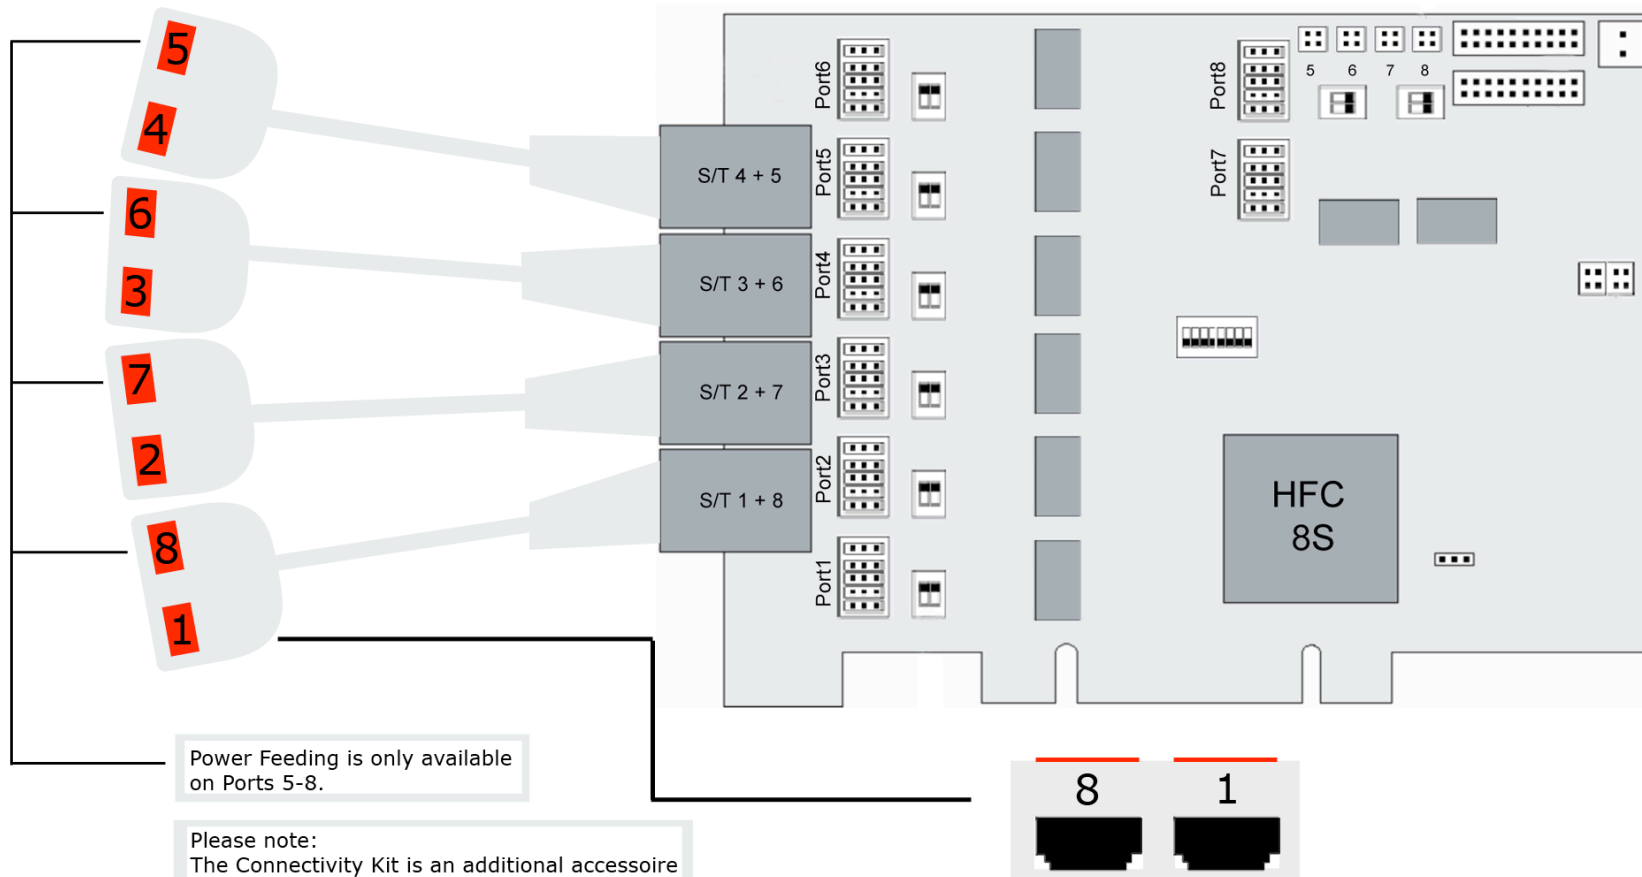

octoBRI 2.0 PCI ISDN Configuration Overview

Connectivity Kit Port Settings

Warning
This equipment will be inoperable when main power fails