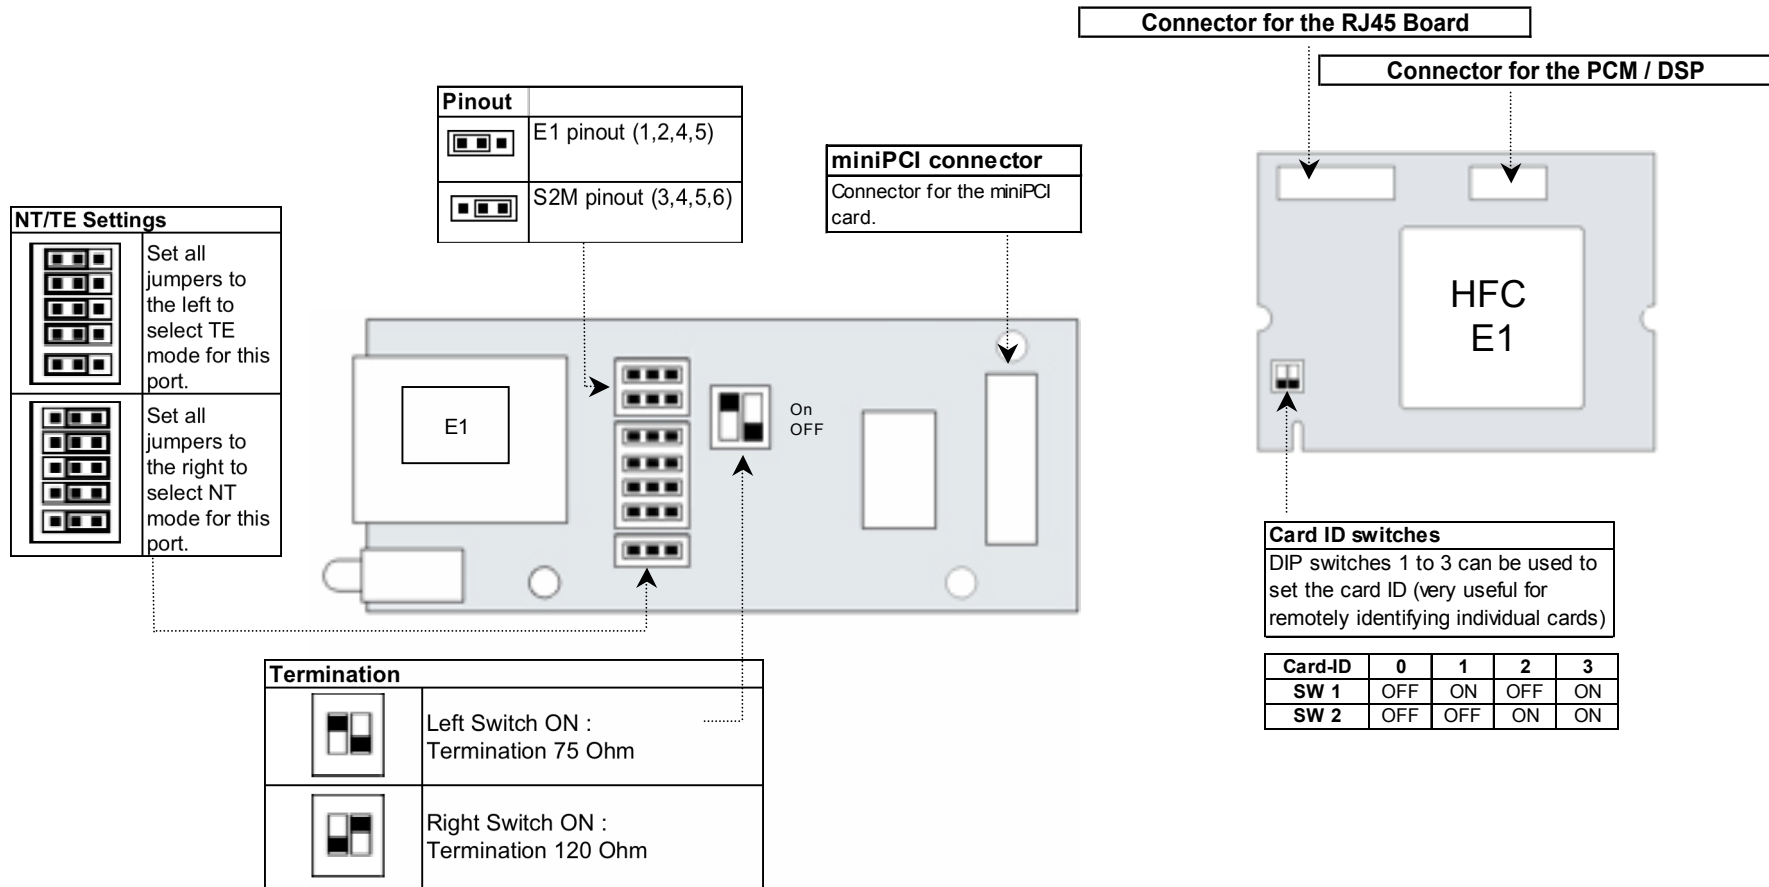

singleE1 miniPCI ISDN

Configuration Overview

Warning
This equipment will be inoperable when main power fails