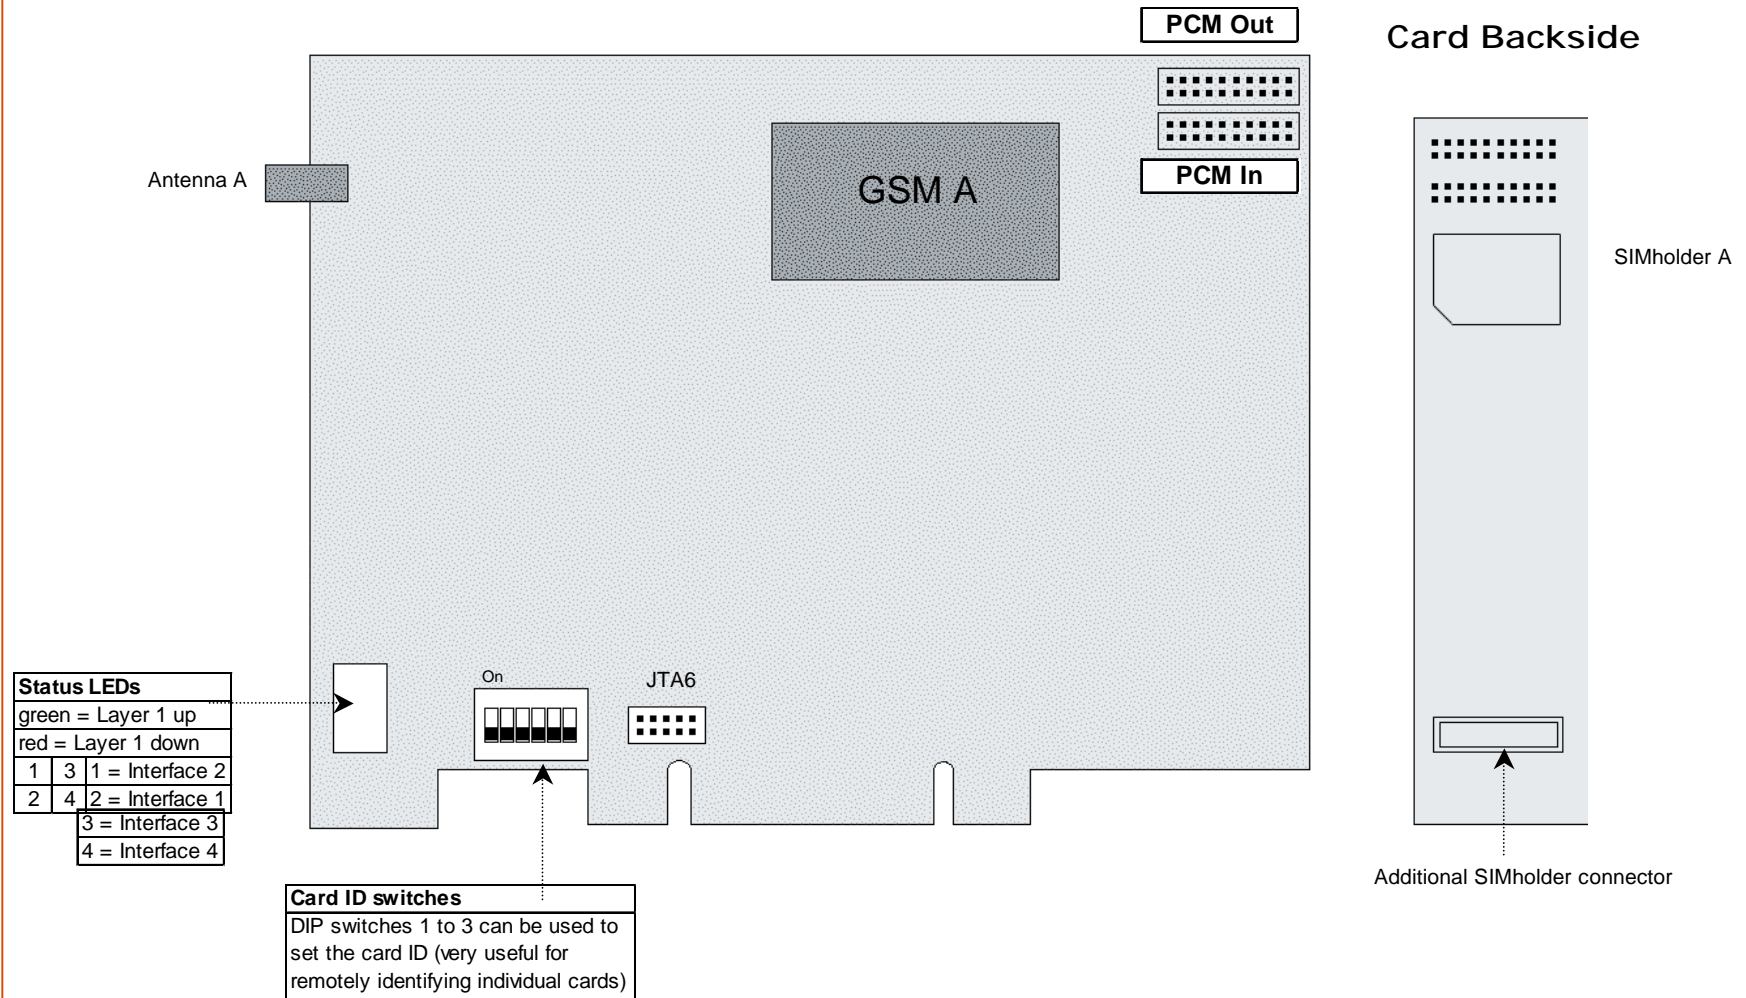

unoGSM PCI

Configuration Overview

CE

Warning
This equipment will be inoperable when main power fails